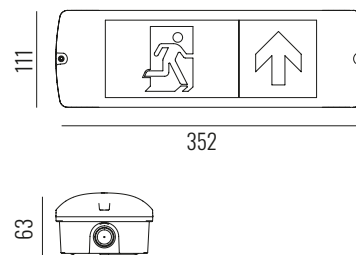

DIMENSION DRAW

Model:	LED EMERGENCY
Format:	Rectangular
Location:	Interior, Exterior
Wattage:	7W
Materials:	PC diffuser / ABS ring and base
Led Color:	6500K
Product Dimension:	352*111*63mm
IP Code:	65
Fixation:	Surface
CRI :	80
Lumen Output:	320LM
Frequency:	50/60 Hz
Beam Angle:	120°

Operating time:	- Emergency Operation Time: 3 hours
	- Battery Life: 2 Years
	- Charging Time: 12 hours
	- Warranty: 5 Years